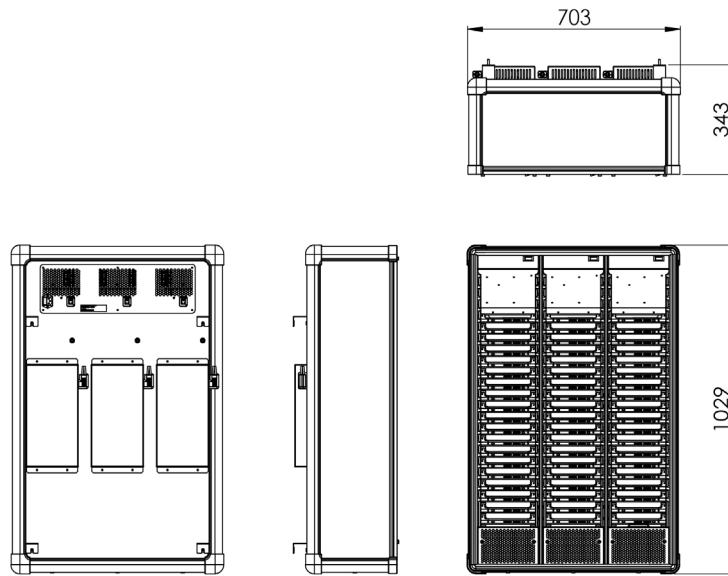

The TCS-460 tablet charging station has been designed and developed specifically to meet the needs of applications where large populations of tablet computers are used and charged simultaneously.

Having a single point of cable-less charging completely eliminates the clutter and complication caused by additional leads and adaptors.

Space available for charging tablets is typically minimal. The TCS charging station creates a compact footprint, requiring far less space to power bigger estates of tablets.

Specifications

TCS-460	Tablet Charging Station
Compatible Tablets	X240
Charging Bays	60 Bays - 12VDC / 2A per bay
Input Voltage	110 VAC 60Hz / 240VAC 50Hz
Retention	M6 floor retention bolt, or wall retention strap
Dimensions	670mm W 1029mm H x 302.5mm D
Weight	60kg
Operating Temperature	0-30°C
Storage	-10°C - 50°C

TCS-460	Tablet Charging Station
Certification	UKCA, FCC
Options	7 day/ 24 hour time switch
Ordering Information	TCS-460 – 60 bay Charge Station TCS-460-T – 60 Bay Charge Station with Timeswitch

Technical Details